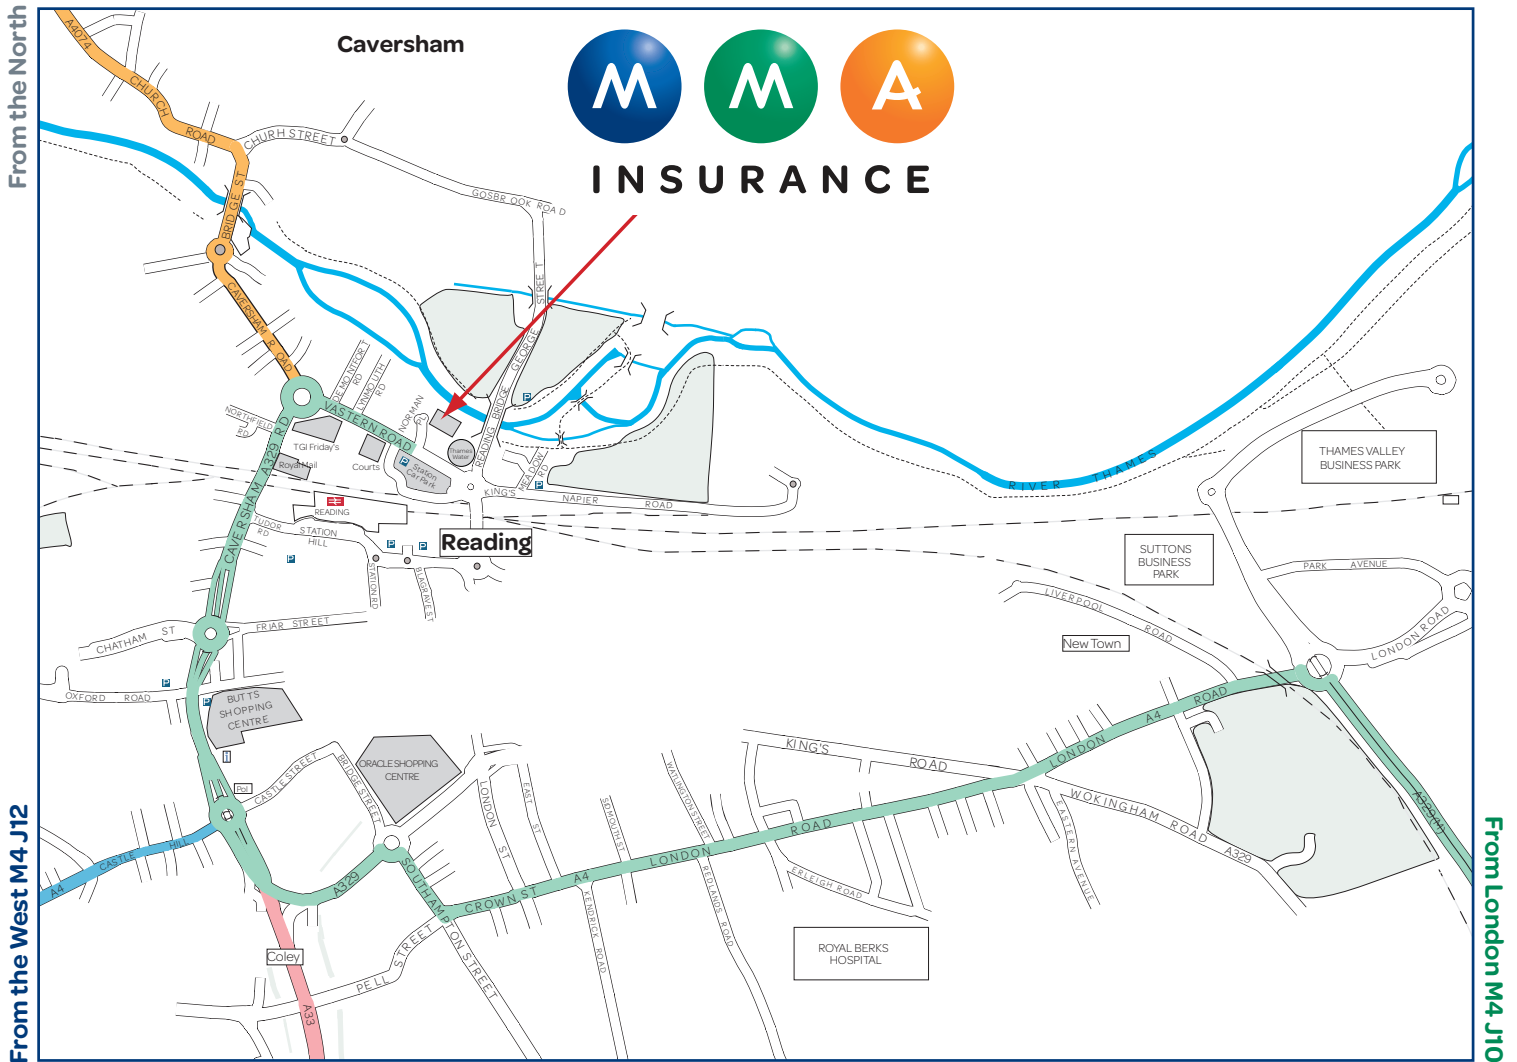

How to find us

MMA Insurance plc
Norman Place, Reading RG1 8DA
Telephone: 0844 902 1000 Fax: 0118 955 2211
www.mma-insurance.com

From the South A33

By road

From London, Heathrow or the East

Leave M4 at Junction 10. Follow A329(M) to Reading East. Take exit to Reading East A4. Follow signs to Town Centre then Caversham (A329).

★ Having passed under the railway bridge turn right at the next roundabout (TGI Friday's) into Vastern Road signposted A329 Wokingham, Bracknell, Maidenhead. Norman Place is approximately 500 metres on the left.

There are a limited number of visitor spaces so please contact us in advance if you require a space. In addition there is a public car park opposite.

From the West

Leave M4 at Junction 12. Follow signs to Reading A4, Town Centre then Caversham (A329). Then follow directions from ★

From the North (via A4074)

From Caversham, follow signs to Town Centre. At 2nd roundabout (TGI Friday's) take 1st exit into Vastern Road. Norman Place is approximately 500 metres on the left.

From the South

Follow Reading A33 and signs to Caversham (A329). Then follow directions from ★

By air

From London Heathrow Airport

The Heathrow to Reading RailAir coach service runs every 20 minutes during peak hours. The journey takes approximately one hour to arrive at Reading railway station. For further information, including timetables, please see www.railair.com

By train

Leave the railway station concourse by the rear entrance and through the station car park into Vastern Road. Cross the road at the pedestrian crossing and turn left. Norman Place is 100 metres on the right.

From London M4 J10